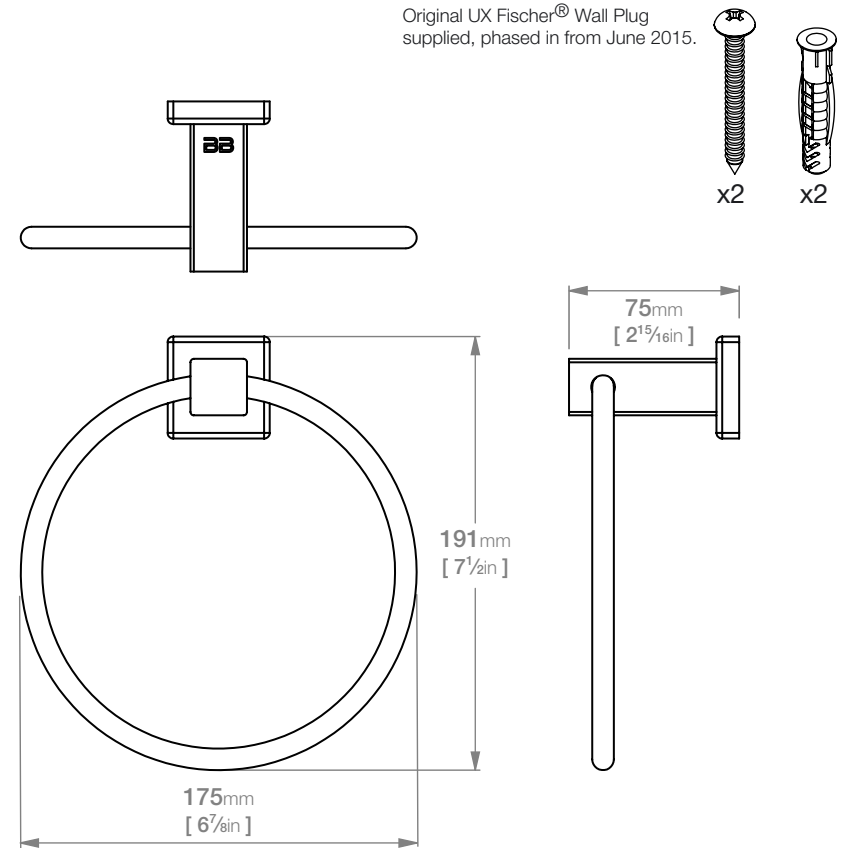

BB™ BATHROOM BUTLER

USA: 631.464.2851 • info@bathroombutler.com • www.bathroombutler.com
South Africa: 0860 104 653 • info@bathroombutler.co.za • www.bathroombutler.co.za
Australia: 1300 133 320 • sales@bathe.net.au • www.bathe.net.au
Mauritius: 230 242 1248 • sales@lisinggroup.com • www.bathroombutler.com

Document version **2.3**
Product version **2.1**